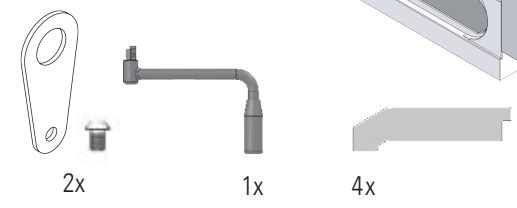

56,0 kg  
123,5 lb

Quick-Start-Guide V 1.1 NC8 - 160 Hydro