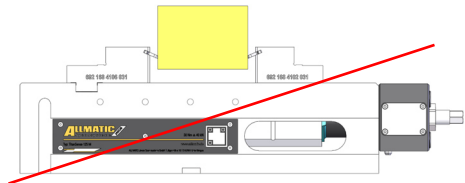

## TitanSense 125 M / L

M	L
28,0 kg	36,0 kg
61,7 lb	79,4 lb

4x

1x

①

③

②

④