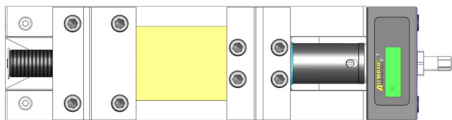

## TitanSense 125 M / L

M	L
28,0 kg	36,0 kg
61,7 lb	79,4 lb

4x

1x

①

③

②

④