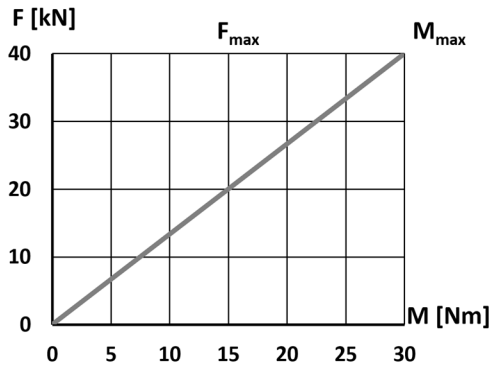

## TitanSense 125 M / L

M	L
28,0 kg	36,0 kg
61,7 lb	79,4 lb

4x

1x

①

③

②

④