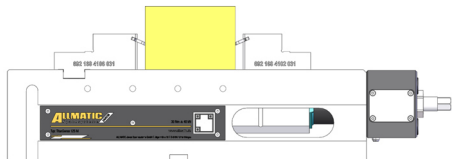

## TitanSense 125 M / L

M	L
28,0 kg	36,0 kg
61,7 lb	79,4 lb

4x

1x

①

③

②

④