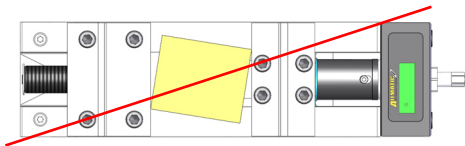

## TitanSense 125 M / L

M	L
28,0 kg	36,0 kg
61,7 lb	79,4 lb

4x

1x

①

③

②

④