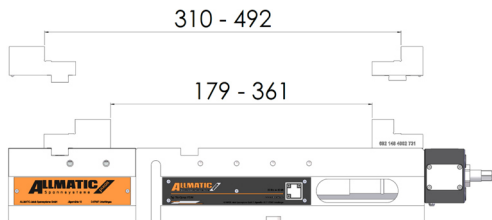

TitanSense 125 M