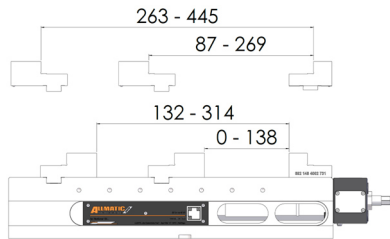

TitanSense 125 L