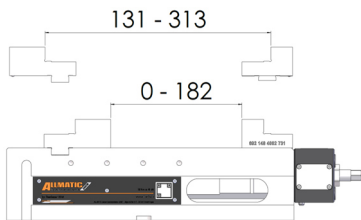

TitanSense 125 M