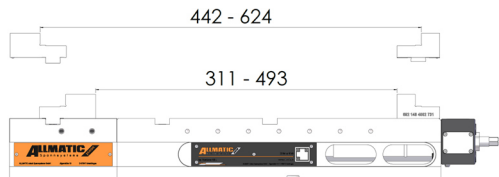

TitanSense 125 L