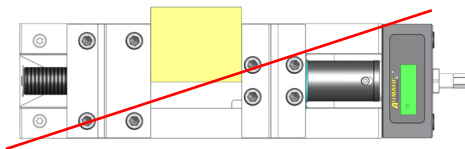

## TitanSense 125 M / L

M	L
28,0 kg	36,0 kg
61,7 lb	79,4 lb

4x

1x

①

③

②

④